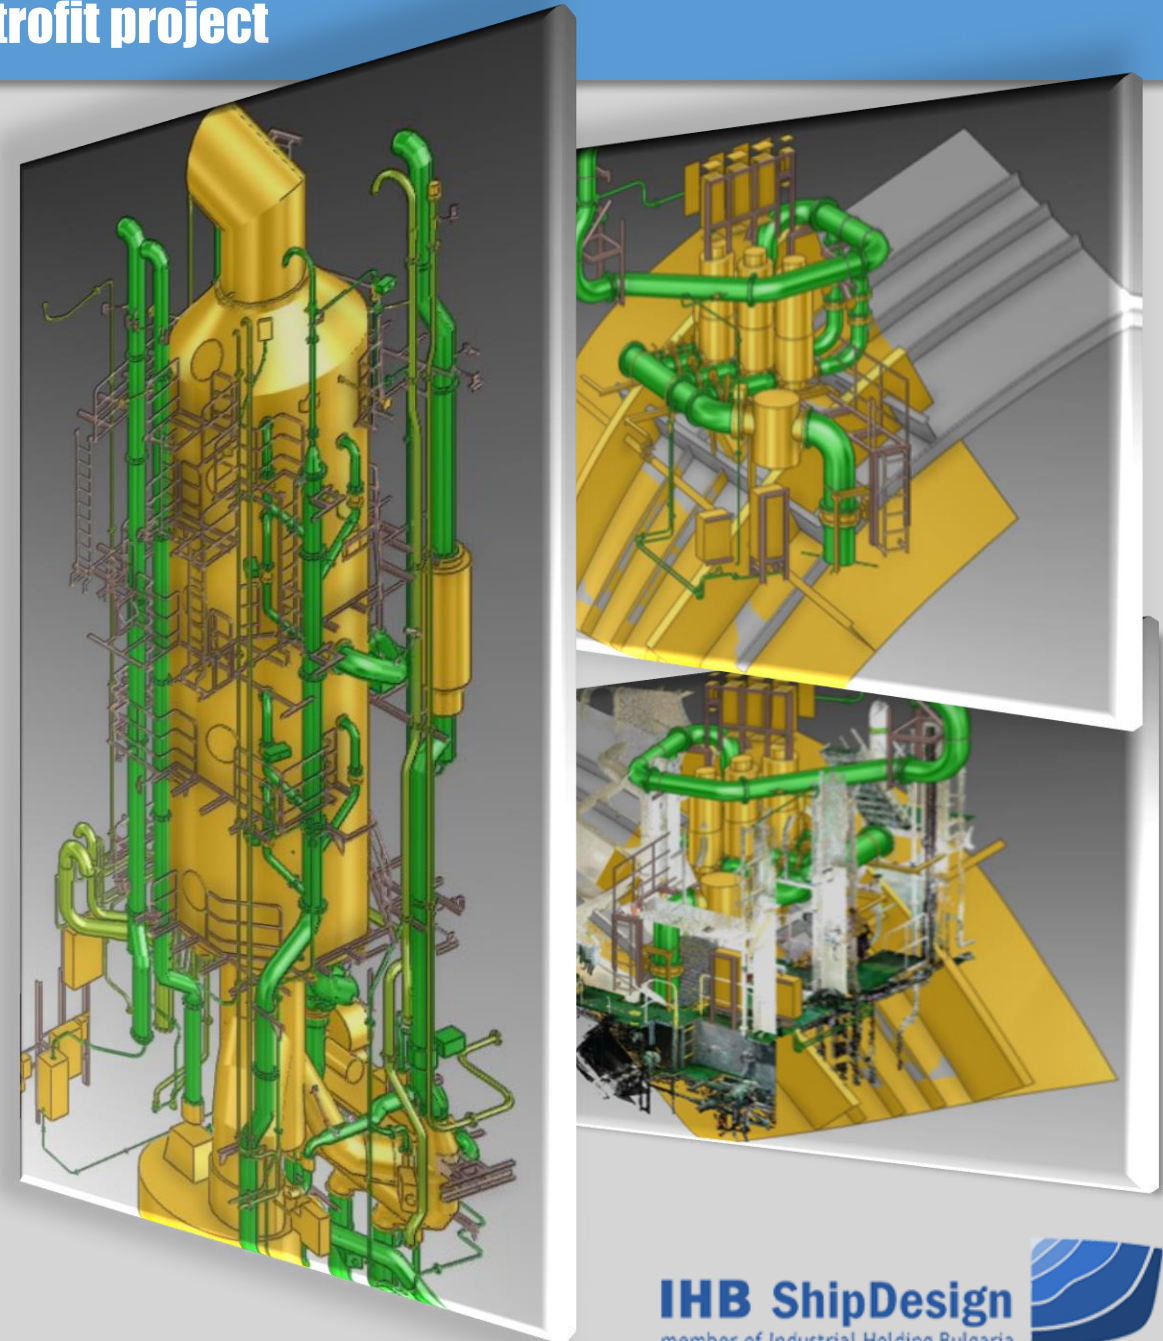

IHB ShipDesign
member of Industrial Holding Bulgaria