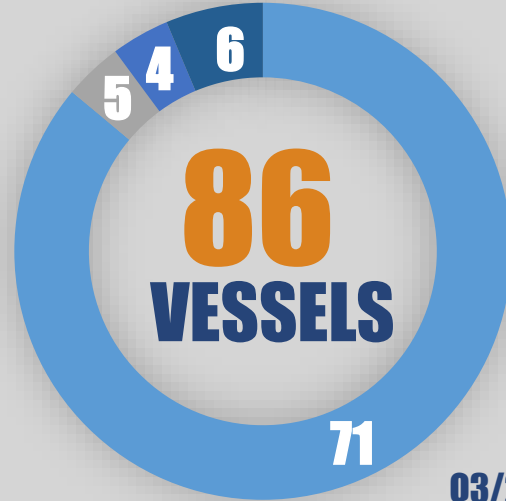

IHB ShipDesign the preferable partner for your Scrubber Retrofit project

IHB ShipDesign has engaged in over 85 Scrubber retrofit projects across different types of vessels and systems.

- 71 Bulk Carriers
- 5 Tankers
- 4 Ferry
- 6 Container vessels